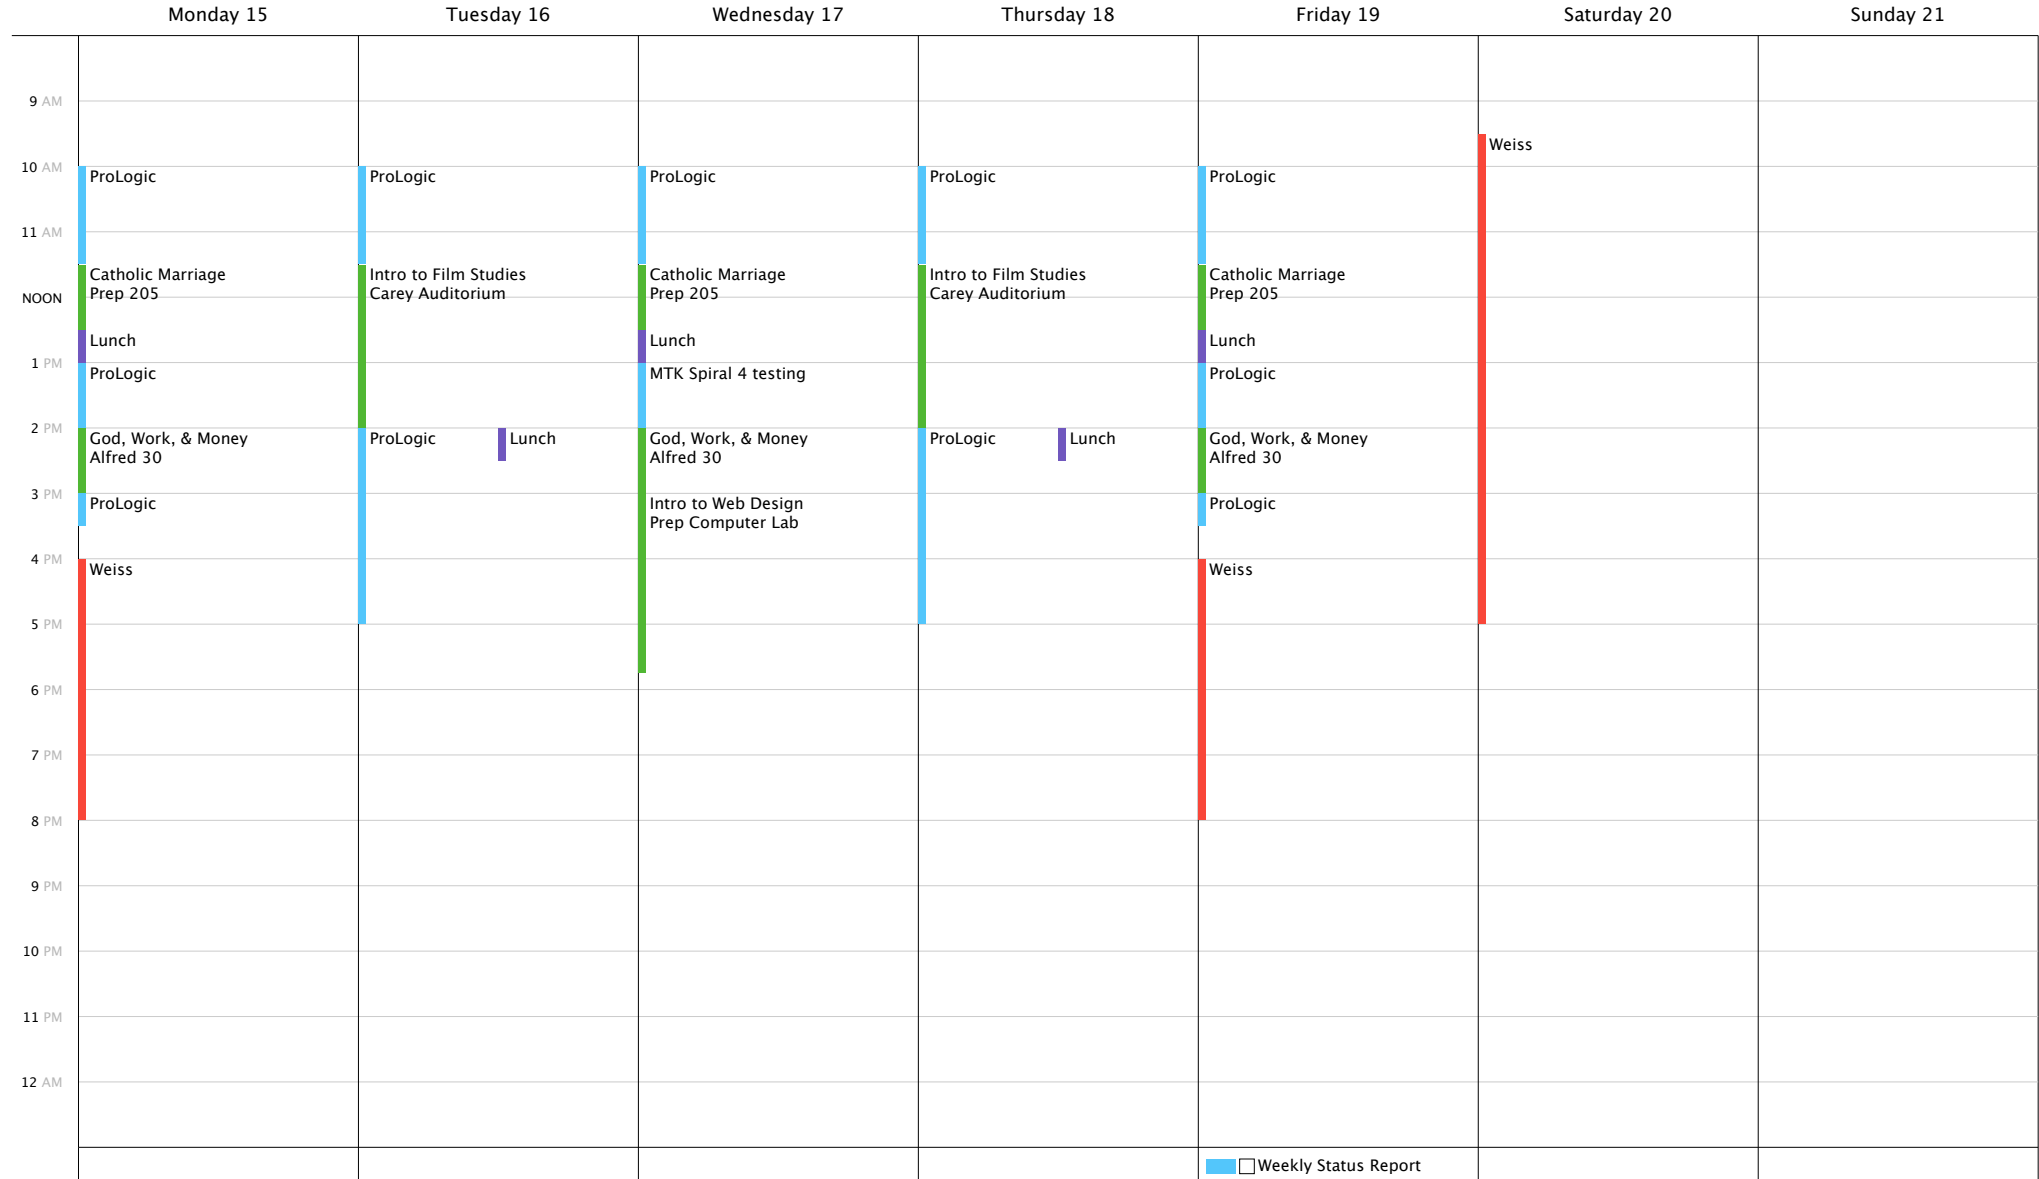

September 15 to September 21, 2008

Week 37

- Holiday
- Other
- ProLogic
- Weiss
- SVC

September 2008							October 2008						
M	T	W	T	F	S	S	M	T	W	T	F	S	S
1	2	3	4	5	6	7	1	2	3	4	5		
8	9	10	11	12	13	14	6	7	8	9	10	11	12
15	16	17	18	19	20	21	13	14	15	16	17	18	19
22	23	24	25	26	27	28	20	21	22	23	24	25	26
29	30						27	28	29	30	31		